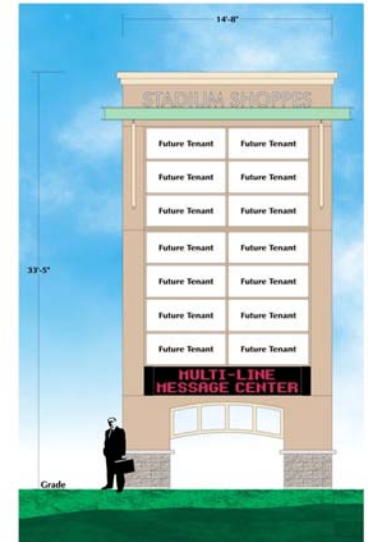

Media Contacts:

Rich MacDonald
The Hinman Company
269-342-8600
richm@hinmancompany.com

Joe Walters
Physical Therapy One
(269) 323-4300

PT₁ PHYSICAL THERAPY ONE

STADIUM SHOPPES
KALAMAZOO, MI

PYLON SIGN #1

PYLON SIGN #2 & #3